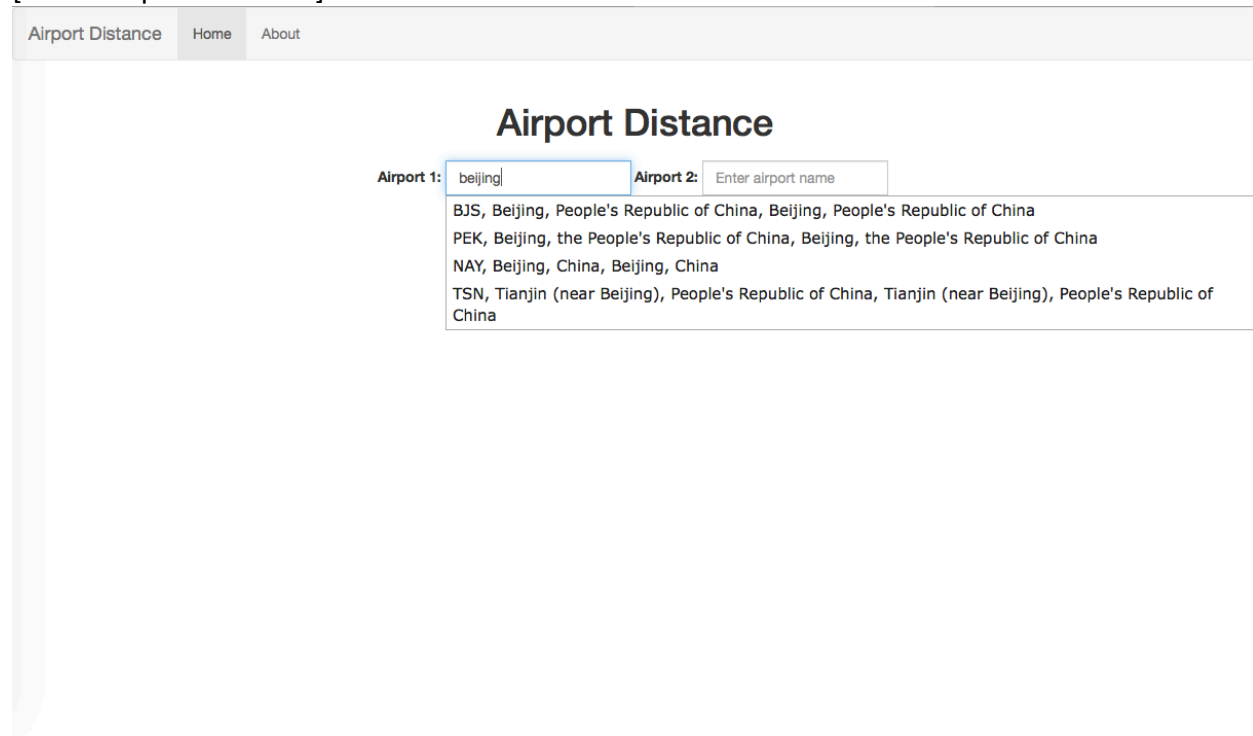

Airport Distance

GitHub: <https://github.com/matthewly/Airport-Distance>

Try it here: <http://mycitylife.web.engr.illinois.edu>

Description

JavaScript web application to calculate the distance between two airports and to plot the trip on Google maps. Auto-completes airport names and features all airports internationally.

APIs used

- Google Maps API: <https://developers.google.com/maps/>
- SITA Airport API: <https://www.developer.aero/Airport-API/API-Overview>
- AirportCode API: <http://airportcode.riobard.com/about#api>

Screenshots

[Autocomplete Feature]

[Distance calculated and trip plotted on Google Map]

Airport Distance Home About

Airport Distance

Airport 1: Airport 2:

distance = 783 (nautical) miles

Map data ©2015 Google, INEGI | Terms of Use